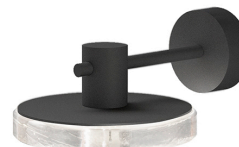

## Venexia

220-240V AC ON-OFF

EA04834.022.0201

● micaceous grey

Wall lighting fixture for indoor or outdoor spaces, with direct light emission.  
Galvanized sheet metal wall bracket.  
Die-cast aluminium wall plate in corten, mat brass or micaceous grey polyacrylic paint.  
Turned aluminium arm in polyacrylic paint.  
Turned aluminium structure in polyacrylic paint.  
Transparent silicone gaskets.  
Screen in partially mat cast glass.  
Aluminium closing disk in polyacrylic paint.  
Stainless steel screws.